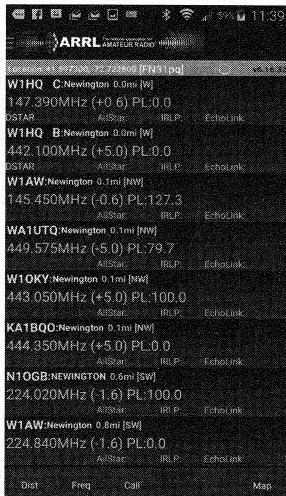

App

Available

RFinder is the Worldwide Repeater Directory, and the online repeater directory of ARRL. Get access to listings for 50,000+ repeaters in 170+ countries. RFinder is integrated with EchoLink® on Android™ and iOS.

An annual subscription includes access to the directory in the Apps, RT Systems, CHIRP, web.rfinder.net, routes.rfinder.net, and a growing list of third party applications that use repeater data!

To get the app...

- Go to **Subscribe.RFinder.net** on your phone's browser
- Click the Google Play™ or Apple® App Store logo [in most cases it detects the device and redirects to the app store]
- If you do not have an Android or Apple device, just subscribe on that webpage!

Screenshot of **RFinder** on a mobile device.