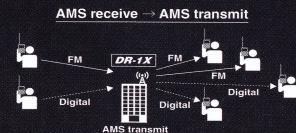

• New Repeater set-up for C4FM Digital and conventional FM

YAESU
The radio

YAESU USA
6125 Phyllis Drive, Cypress, CA 90630
(714) 827-7600

For latest Yaesu news, visit us on the Internet:
<http://www.yaesu.com>