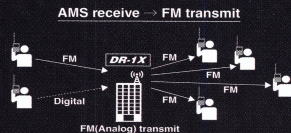

Installation Examples of Repeater Set-up

• Replacing Existing Analog FM Repeater