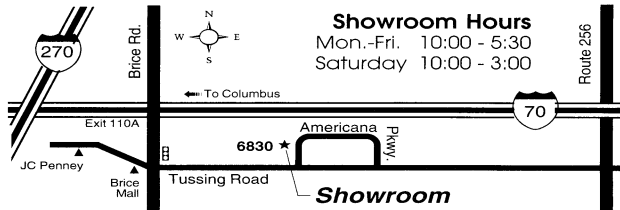

Quality Radio Equipment Since 1942

■ NEW & USED EQUIPMENT

Universal Radio carries an extensive selection of new *and* used amateur and shortwave equipment. All major lines are featured including: Alinco, Icom, Kenwood, Yaesu, Kaito, MFJ, CommRadio, Eton, Grundig, Comet, LDG, Daiwa, Diamond, Sangean, RFspace, AOR, West Mountain, Cushcraft, MFJ, TYT, Wouxun, Larsen, Anytone and Timewave.

◆ VISIT OUR WEBSITE

Guaranteed lowest prices on the web? Often, but not always. But we *do* guarantee that you will find the Universal website to be the *most* informative.

www.universal-radio.com

◆ VISIT OUR SHOWROOM

**universal
radio inc.**

Universal Radio, Inc.
6830 Americana Pkwy.
Reynoldsburg, OH 43068

- 800 431-3939 Orders
- 614 866-4267 Info.
- 614 866-2339 Fax