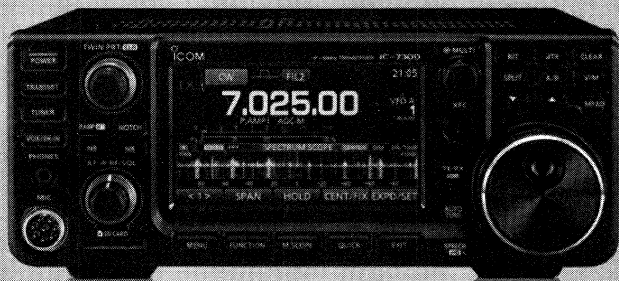

## IC-7300 HF/50MHz Transceiver

Compact without  
sacrificing performance

- Class leading Real-time Spectrum Scope
- RF Direct Sampling
- New IP+ Functionality

[www.icomamerica.com/7300](http://www.icomamerica.com/7300)