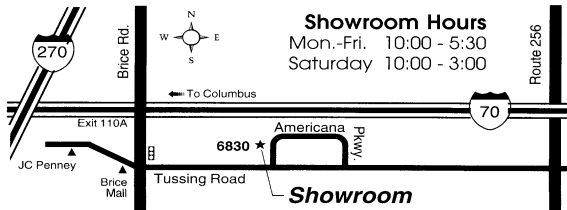

Quality Radio Equipment Since 1942

■ NEW & USED EQUIPMENT

Universal Radio carries an extensive selection of new **and** used amateur and shortwave equipment. All major lines are featured including: Alinco, Icom, Kenwood, Yaesu, Kaito, MFJ, CommRadio, Eton, Grundig, Comet, LDG, Daiwa, Diamond, Sangean, RFspace, AOR, West Mountain, Cushcraft, MFJ, TYT, Wouxun, Larsen, Anytone and Timewave.

◆ VISIT OUR WEBSITE

Guaranteed lowest prices on the web? Often, but not always. But we **do** guarantee that you will find the Universal website to be the **most** informative.

www.universal-radio.com

◆ VISIT OUR SHOWROOM

**universal
radio inc.**

Universal Radio, Inc.
6830 Americana Pkwy.
Reynoldsburg, OH 43068

- 800 431-3939 Orders
- 614 866-4267 Info.
- 614 866-2339 Fax