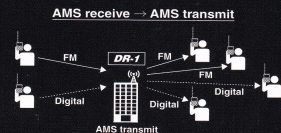

● New Repeater set-up for C4FM Digital and conventional FM

YAESU
The radio

YAESU USA
6125 Phyllis Drive, Cypress, CA 90630
(714) 827-7600

For latest Yaesu news, visit us on the Internet:
<http://www.yaesu.com>