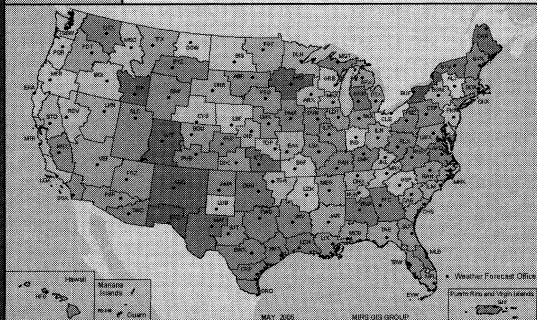

verification purposes. Weather events should be reported according to the instructions provided by your local NWS office.

For more information contact your local WFO. You can find their information at www.weather.gov. Also consider reading Storm Spotting and Amateur Radio available through the ARRL. The NWS' Weather Spotter's Field Guide is available at www.nws.noaa.gov/os/brochures/SGJune6-11.pdf.

NATIONAL WEATHER SERVICE
WEATHER FORECAST OFFICES
and
COUNTY WARNING FORECAST AREAS