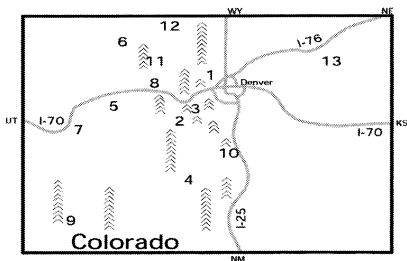

COLORADO CONNECTION

Connecting Colorado's Amateur Community

1	10,600'	145.310-	Denver/Boulder (Hub)*
2	13,600'	145.445-	Leadville*
3	12,600'	147.390+	Breckenridge (88.5Hz)
4	11,700'	147.285+	Salida
5	10,600'	146.850-	Glenwood Springs
6	10,300'	VHF TBA	Steamboat Springs
7	10,000'	145.355-	Grand Junction
8	9,800'	147.345+	Vail
9	9,500'	147.345+	Durango (pending)
10	9,300'	145.130-	Colorado Springs*
11	9,200'	147.075+	Kremmling
12	9,000'	145.160-	Walden
13	4,700'	145.400-	Akron*

Colorado Connection Repeaters, Inc.
P.O. Box 22134, Denver, CO 80222

The KB0VJJ Repeaters
<http://www.colcon.org/>

Send SASE for info
kb0vjj@colcon.org

The Colorado Connection is a 501c3 non-profit corporation supported solely by donations. The system is open and fully linked. It requires a 123.0Hz tone on the input (* = tone available on output). National Traffic System net each evening 7:30pm. Before keying up, please allow the system to drop a few seconds after each proceed "k" signal.