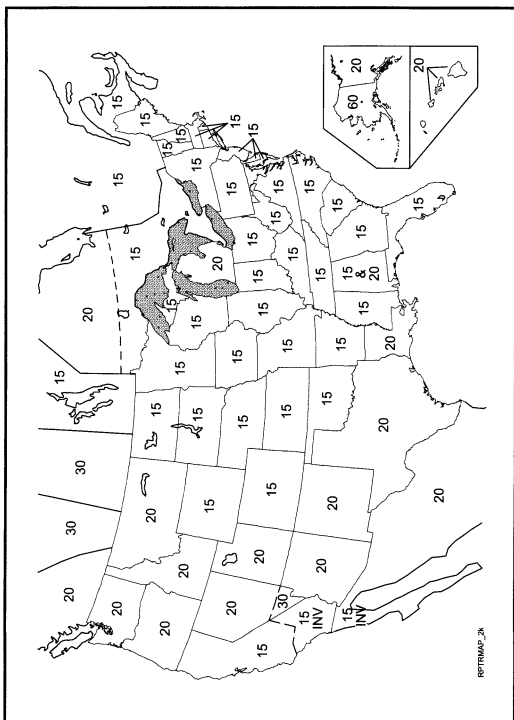

Some areas use 146.40-146.60 and 147.40-147.60 MHz for either simplex or repeater inputs and outputs.

States use differing channel spacings on the 146-148 MHz band. For further information on which states are currently utilizing which spacing structure see the Offset Map immediately following.