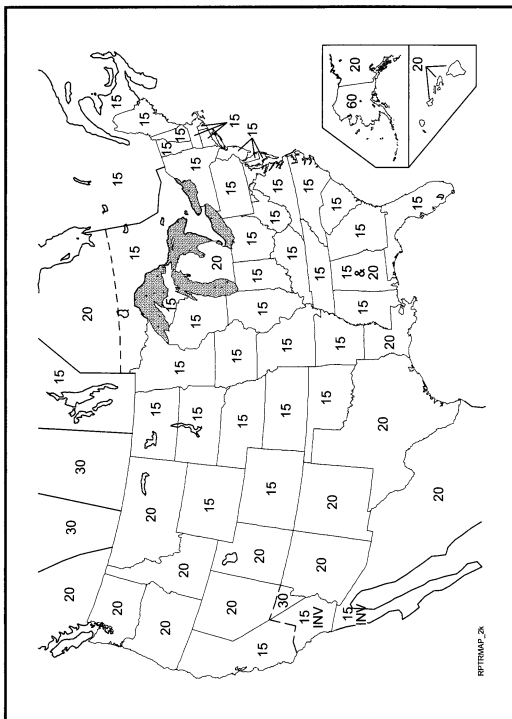

Some areas use 146.40-146.60 and 147.40-147.60 MHz for either simplex or repeater inputs and outputs.

States use differing channel spacings on the 146-148 MHz band. For further information on which states are currently utilizing which spacing structure see the Offset Map immediately following.