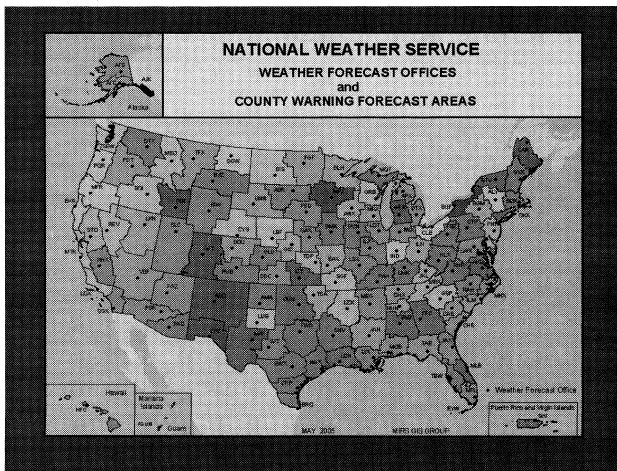

verification purposes. Weather events should be reported according to the instructions provided by your local NWS office.

For more information contact your local WFO. You can find their information at www.weather.gov. Also consider reading Storm Spotting and Amateur Radio available through the ARRL. The NWS' Weather Spotter's Field Guide is available at www.nws.noaa.gov/os/brochures/SGJune6-11.pdf.