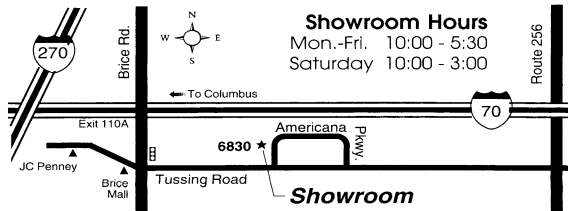

Quality Radio Equipment Since 1942

■ NEW & USED EQUIPMENT

Universal Radio carries an extensive selection of new *and* used amateur and shortwave equipment. All major lines are featured including: Alinco, Icom, Kenwood, Yaesu, Kaito, MFJ, Eton, Grundig, Comet, LDG, Diamond, Sangean, RFspace, AOR, West Mountain, Daiwa, Cushcraft, MFJ, TYT, Wouxun, Miracle, Larsen, Anytone and Timewave.

◆ VISIT OUR WEBSITE

Guaranteed lowest prices on the web? Often, but not always. But we *do* guarantee that you will find the Universal website to be the *most* informative.

www.universal-radio.com

◆ VISIT OUR SHOWROOM

Universal Radio, Inc.
6830 Americana Pkwy.
Reynoldsburg, OH 43068

- 800 431-3939 Orders
- 614 866-4267 Info.
- 614 866-2339 Fax

**universal
radio inc.**