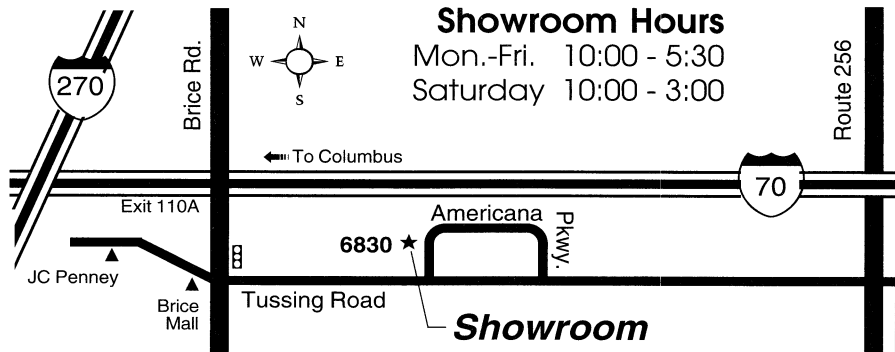

Quality Radio Equipment Since 1942

■ NEW & USED EQUIPMENT

Universal Radio carries an extensive selection of new *and* used amateur and shortwave equipment. All major lines are featured including: Alinco, Icom, Kenwood, Yaesu, Kaito, MFJ, Sony, Eton, Grundig, Comet, LDG, Diamond, Sangean, RFspace, AOR, West Mountain, Daiwa, Cushcraft, MFJ, Hustler, Miracle, Larsen, Maha and Timewave.

◆ VISIT OUR WEBSITE

Guaranteed lowest prices on the web? Often, but not always. But we *do* guarantee that you will find the Universal website to be the *most* informative.

www.universal-radio.com

◆ VISIT OUR SHOWROOM

**universal
radio inc.**

Universal Radio, Inc.
6830 Americana Pkwy.
Reynoldsburg, OH 43068

- 800 431-3939 Orders
- 614 866-4267 Info.
- 614 866-2339 Fax