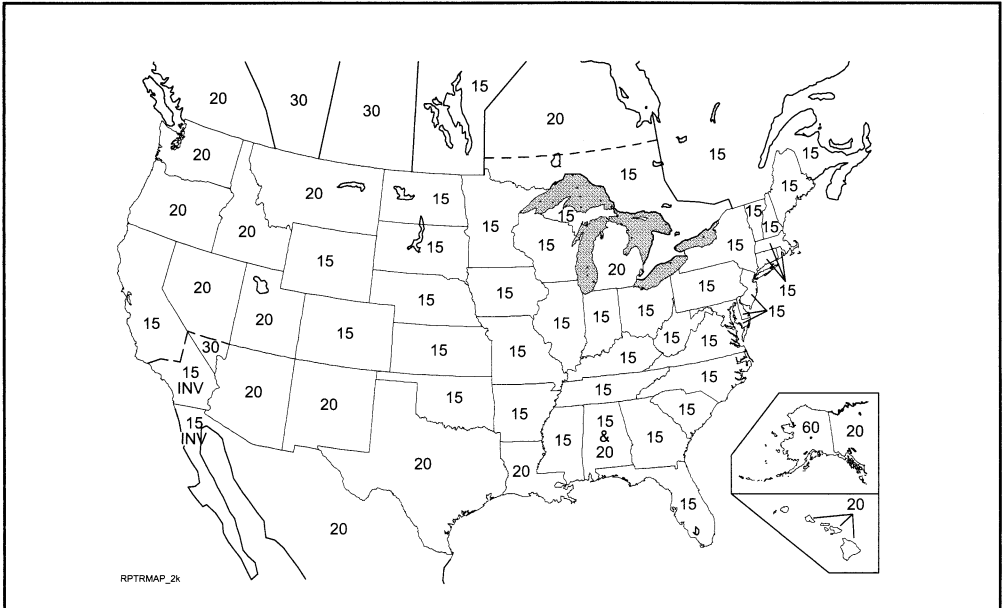

Some areas use 146.40-146.60 and 147.40-147.60 MHz for either simplex or repeater inputs and outputs.

States use differing channel spacings on the 146-148 MHz band. For further information on which states are currently utilizing which spacing structure see the Offset Map immediately following.

The following band plan for 222-225 MHz was adopted by the ARRL Board of Directors in July, 1991.

Note: This map shows channel spacing in the US and southern Canada. Spacing is in kHz unless otherwise specified. Please check with your Regional Frequency Coordinator for further information.