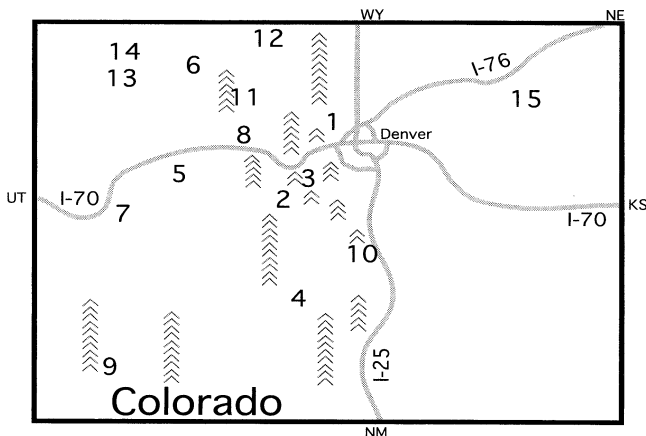

COLORADO CONNECTION

Connecting Colorado's Amateur Community

1	10,600'	145.310-	Denver/Boulder (Hub)*
2	13,600'	145.445-	Leadville*
3	12,600'	146.790-	Breckenridge*
4	11,700'	147.285+	Salida
5	10,600'	146.850-	Glenwood Springs
6	10,300'	449.625-	Steamboat Springs
7	10,000'	145.355-	Grand Junction
8	9,800'	147.345+	Vail
9	9,500'	147.345+	Durango
10	9,300'	145.130-	Colorado Springs*
11	9,200'	147.075+	Kremmling
12	9,000'	145.160-	Walden
13	8,500'	147.270+	Meeker*
14	7,500'	146.970+	Craig*
15	4,700'	145.400-	Akron*

Colorado Connection Repeaters, Inc.
P.O. Box 22134, Denver, CO 80222

The KB0VJJ Repeaters
<http://www.colcon.org/>

Send SASE for info
kb0vjj@colcon.org

The Colorado Connection is a 501c3 non-profit corporation supported solely by donations. The system is open and fully linked. It requires a 123.0Hz tone on the input (* = tone available on output). National Traffic System net each evening 7:30pm. Before keying up, please allow the system to drop a few seconds after each proceed "k" signal.