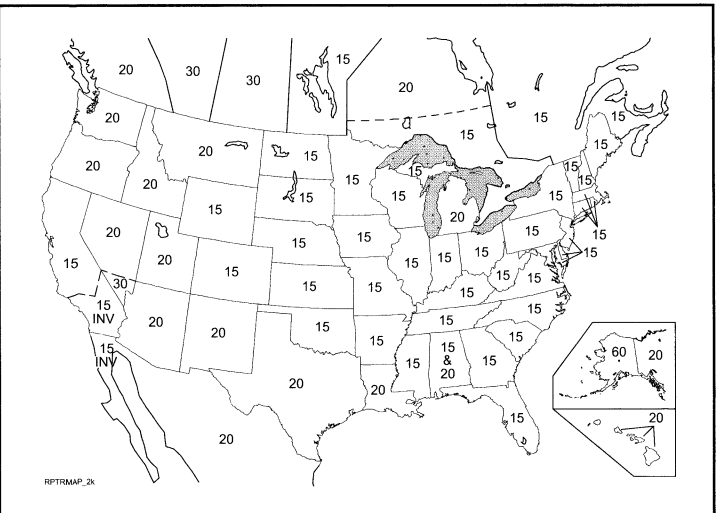

Some areas use 146.40-146.60 and 147.40-147.60 MHz for either simplex or repeater inputs and outputs.

States use differing channel spacings on the 146-148 MHz band. For further information on which states are currently utilizing which spacing structure see the Offset Map immediately following.