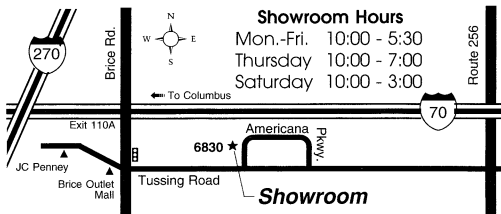

Quality Radio Equipment Since 1942

■ NEW & USED EQUIPMENT

Universal Radio carries an extensive selection of new **and** used amateur and shortwave equipment. All major lines are featured including: Alinco, Icom, Kenwood, Yaesu, Japan Radio Co., MFJ, Sony, Eton, Grundig, Comet, Diamond, Sangean, Elad, RFspace, AOR, West Mountain, Par, Cushcraft, Hustler, Miracle, Larsen, Maha and Timewave.

◆ VISIT OUR WEBSITE

Guaranteed lowest prices on the web? Often, but not always. But we **do** guarantee that you will find the Universal website to be the **most** informative.

www.universal-radio.com

◆ VISIT OUR SHOWROOM

**universal
radio inc.**

Universal Radio, Inc.
6830 Americana Pkwy.
Reynoldsburg, OH 43068

- 800 431-3939 Orders
- 614 866-4267 Info.
- 614 866-2339 Fax