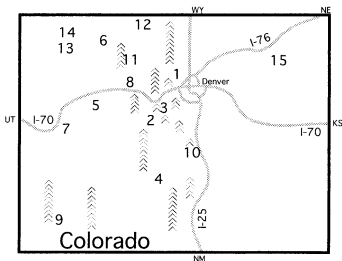

COLORADO CONNECTION

Connecting Colorado's Amateur Community

1	10,600'	145.310-	Denver/Boulder (Hub)*
2	13,600'	145.445-	Leadville*
3	12,600'	146.790-	Breckenridge*
4	11,700'	147.285+	Salida
5	10,600'	146.850-	Glenwood Springs
6	10,300'	449.625-	Steamboat Springs
7	10,000'	145.355-	Grand Junction
8	9,800'	147.345+	Vail
9	9,500'	147.345+	Durango
10	9,300'	145.130-	Colorado Springs*
11	9,200'	147.075+	Kremmling
12	9,000'	145.160-	Walden
13	8,500'	147.270+	Meeker*
14	7,500'	146.970+	Craig*
15	4,700'	145.400-	Akron*

Colorado Connection Repeaters, Inc.
P.O. Box 22134, Denver, CO 80222

The KBØVJJ Repeaters
<http://www.colcon.org/>

Send SASE for info
kb0vjj@colcon.org

The Colorado Connection is a 501c3 non-profit corporation supported solely by donations. The system is open and fully linked. It requires a 123.0Hz tone on the input (* = tone available on output). National Traffic System net each evening 7:30pm. Before keying up, please allow the system to drop a few seconds after each proceed "k" signal.