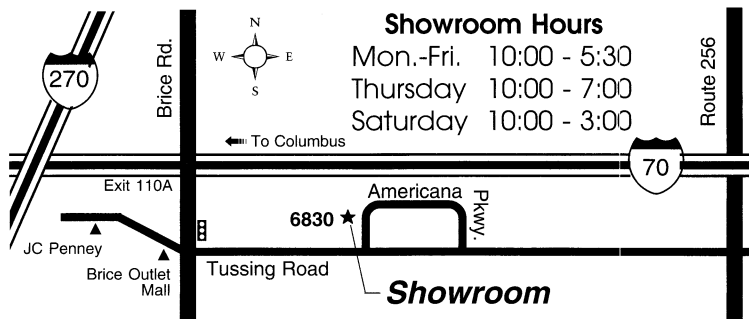

Quality Radio Equipment Since 1942

■ NEW & USED EQUIPMENT

Universal Radio carries an extensive selection of new *and* used amateur and shortwave equipment. All major lines are featured including: Alinco, Icom, Kenwood, Yaesu, Japan Radio Co., MFJ, Sony, Eton, Grundig, Comet, Diamond, Sangean, Elad, RFspace, AOR, West Mountain, Par, Cushcraft, Hustler, Miracle, Larsen, Maha and Timewave.

◆ VISIT OUR WEBSITE

Guaranteed lowest prices on the web? Often, but not always. But we *do* guarantee that you will find the Universal website to be the *most* informative.

www.universal-radio.com

◆ VISIT OUR SHOWROOM

**universal
radio inc.**

Universal Radio, Inc.
6830 Americana Pkwy.
Reynoldsburg, OH 43068

- 800 431-3939 Orders
- 614 866-4267 Info.
- 614 866-2339 Fax