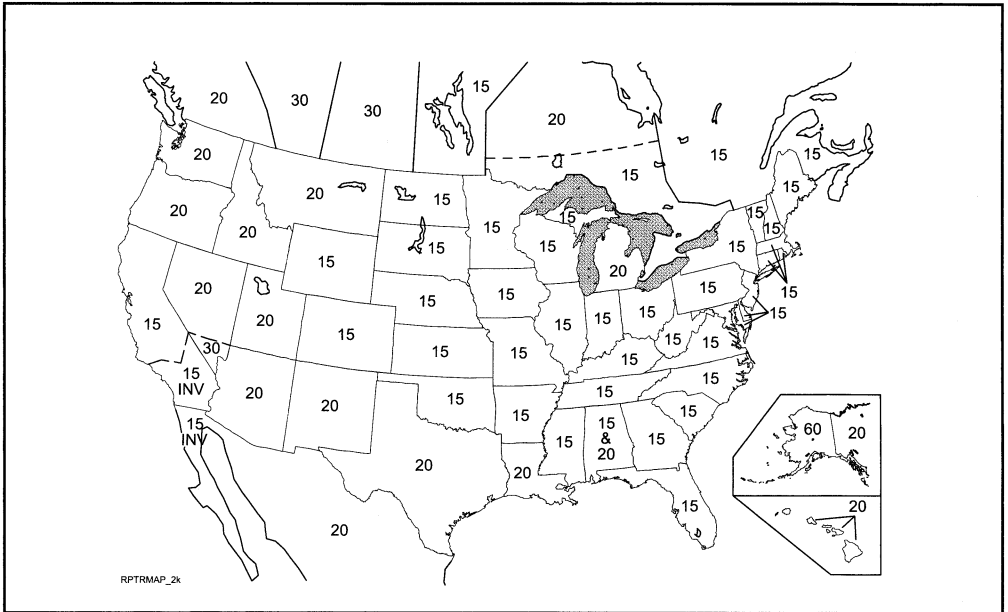

Some areas use 146.40-146.60 and 147.40-147.60 MHz for either simplex or repeater inputs and outputs.

States use differing channel spacings on the 146-148 MHz band. For further information on which states are currently utilizing which spacing structure see the Offset Map immediately following.

The following band plan for 222-225 MHz was adopted by the ARRL Board of Directors in July, 1991.

Note: This map shows channel spacing in the US and southern Canada. Spacing is in kHz unless otherwise specified. Please check with your Regional Frequency Coordinator for further information.