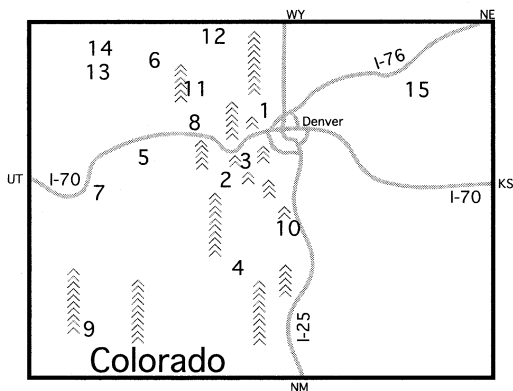

COLORADO CONNECTION

Connecting Colorado's Amateur Community

1	10,600'	145.310-	Denver/Boulder (Hub)*
2	13,600'	145.445-	Leadville*
3	12,600'	146.790-	Breckenridge*
4	11,700'	147.285+	Salida
5	10,600'	146.850-	Glenwood Springs
6	10,300'	449.625-	Steamboat Springs
7	10,000'	145.355-	Grand Junction
8	9,800'	147.345+	Vail
9	9,500'	147.345+	Durango
10	9,300'	145.130-	Colorado Springs*
11	9,200'	147.075+	Kremmling
12	9,000'	145.160-	Walden
13	8,500'	147.270+	Meeker*
14	7,500'	146.970+	Craig*
15	4,700'	145.400-	Akron*

Colorado Connection Repeaters, Inc.
P.O. Box 22134, Denver, CO 80222

The KB0VJJ Repeaters
<http://www.colcon.org/>

Send SASE for info
kb0vjj@colcon.org

The Colorado Connection is a 501c3 non-profit corporation supported solely by donations. The system is open and fully linked. It requires a 123.0Hz tone on the input (* = tone available on output). National Traffic System net each evening 7:30pm. Before keying up, please allow the system to drop a few seconds after each proceed "k" signal.