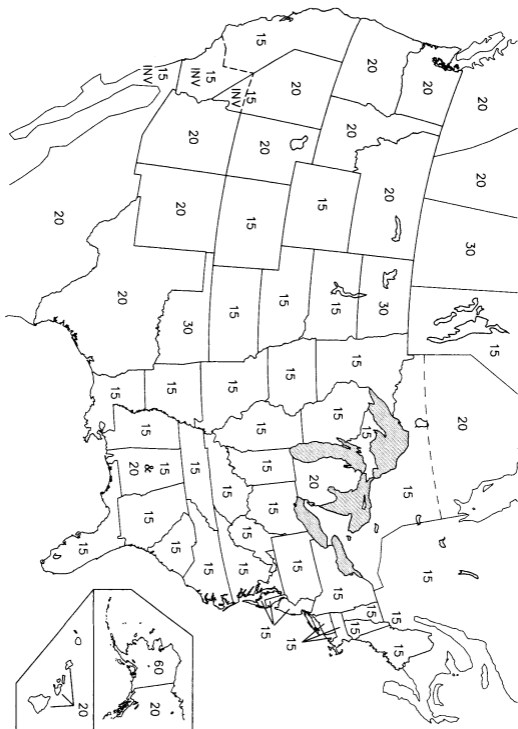

Note: This map shows channel spacing in the US and southern Canada. Spacing is in kHz unless otherwise specified. Please check with your Regional Frequency Coordinator for further information.