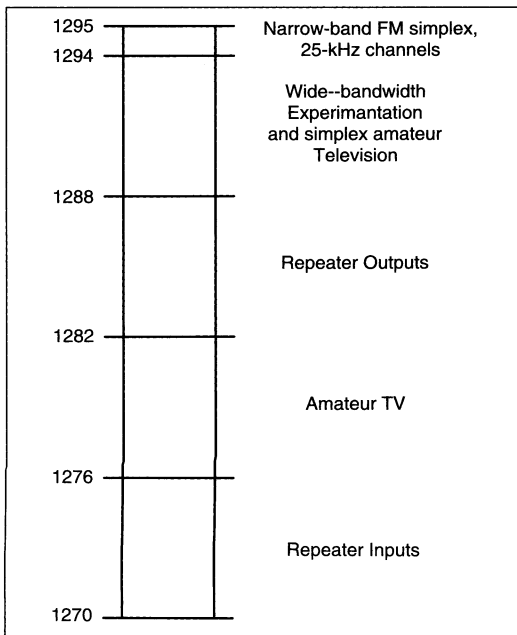

The Novice 23-cm band (1270-1295 MHz) contains many different types of use. The Novice will find that many repeaters listed in the "1240 MHz and Above" section of this publication are on frequencies available to them.

The following graphic illustrates the 1270-1295 MHz Novice band plan:

29.5-29.7 MHz

<i>Location</i>	<i>Output</i>	<i>Input</i>	<i>Call</i>	<i>Notes</i>	<i>Sponsor</i>
ALABAMA					
Dothan	29.680	—	WA4MZL	100.0	WA4MZL
Foley	29.660	—	WB4GMQ	o	WB4GMQ
Mobile	29.640	—	WB4TJO	x	WB4TJO
Moulton	29.620	—	N4IDX	o	BARC
Pelham	29.660	—	KR4UD	o 100.0	KR4UD
Talladega	29.620	—	N8DNZ	ott 103.7	N8DNZ
Tuscaloosa	29.640	—	KX4I	cx	KX4I
ARKANSAS					
NORTH CENTRAL					
Clinton	29.680	—	N5YU	o 151.4	N5YU
NORTHWEST					
Rogers	29.640	—	KA4AFE	o	KA4AFE
Rudy	29.620	—	WA5P	o	WA5P
CALIFORNIA - NORTH - NARCC					
EAST BAY					
San Jose	29.620	—	KD6AOG	ol 127.3	KD6AOG
NORTH BAY					
Clear Lake	29.680	—	N0EDS	o 156.7	N0EDS
SACRAMENTO VALLEY					
Auburn	29.620	—	N6JSL	o 156.7	PARK
SAN JOAQUIN VALLEY					
Clovis	29.628	—	KN6TT	o	KN6TT
SOUTH BAY					
San Jose	29.660	—	N6RKS	oeLitz 156.7	N6RKS
TAHOE					
Tahoe Basin	29.680	—	WA6SUV	o 156.7	WA6SUV
CALIFORNIA - SOUTH - SCRRBA					
LA,OR,RIV,SBAR,SBER,SD,VE					
Santiago Peak	29.640	—	W6KRW	o 107.2	OC RACES
LA,OR,RIV,SBER					
Arcadia	29.660	—	K6TY	o 107.2	
Los Angeles	29.620	—	NI8H	o 107.2	BARC
LA,OR,RIV,SBER,VE					
Johnstone Peak	29.680	—	K6BFS	o 107.2	WEEVIL
SO CAL					
SO CAL	29.500	29.500		o	
SO CAL	29.600	29.600		o	
COLORADO					
COLORADO SPRINGS					
Colorado Spr	29.680	—	KX0E	(ca)	KX0E