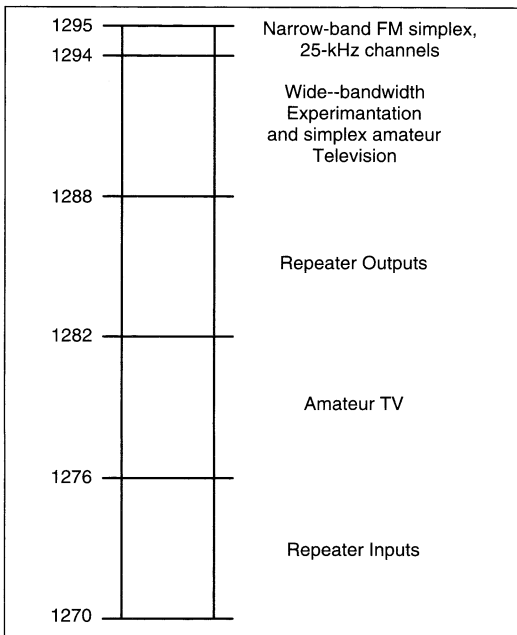

A User's Guide to the 1.25-Meter and 23-CM Novice Bands

222.00 - 225.00 MHz (1.25 Meters)

The FCC made the entire 1.25-meter band available to Novice class operators. Repeaters are prohibited from a small subband (222.00 - 222.15) of this band. Novice class operators were not, however, authorized to be control operators or licensees of repeaters in the 1.25-meter band by this action.

Here's where to look for simplex FM voice activity in the 1.25-meter Novice subband.

Frequencies are in MHz:

223.42	223.56	223.68	223.80
223.44	223.58	223.70	223.82
223.46	223.60	223.72	223.84
223.48	223.62	223.74	223.86
223.50*	223.64	223.76	223.88
223.52	223.66	223.78	223.90
223.54			

*National Simplex Frequency

The Novice 23-cm band (1270-1295 MHz) contains many different types of use. The Novice will find that many repeaters listed in the "1240 MHz and Above" section of this publication are on frequencies available to them.

The following graphic illustrates the 1270-1295 MHz Novice band plan: