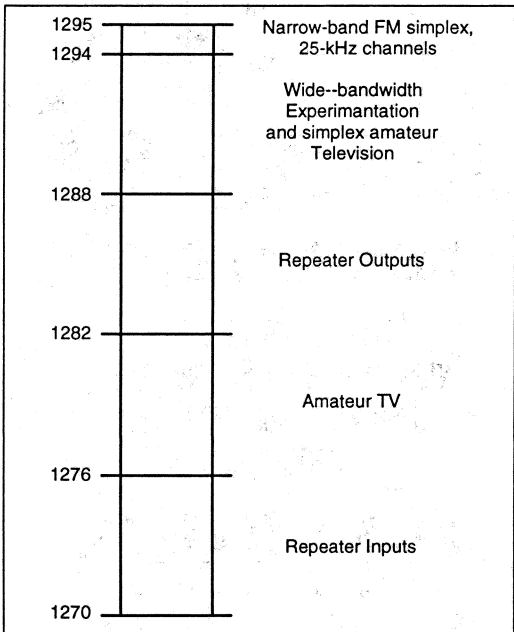

A User's Guide to the 1.25-Meter and 23-CM Novice Bands

222.00 - 225.00 MHz (1.25 Meters)

The FCC made the entire 1.25-meter band available to Novice class operators. Repeaters are prohibited from a small subband (222.00 - 222.15) of this band. Novice class operators were not, however, authorized to be control operators or licensees of repeaters in the 1.25-meter band by this action.

Here's where to look for simplex FM voice activity in the 1.25-meter Novice subband.

Frequencies are in MHz:

223.42	223.56	223.68	223.80
223.44	223.58	223.70	223.82
223.46	223.60	223.72	223.84
223.48	223.62	223.74	223.86
223.50*	223.64	223.76	223.88
223.52	223.66	223.78	223.90
223.54			

*National Simplex Frequency

The Novice 23-cm band (1270-1295 MHz) contains many different types of use. The Novice will find that many repeaters listed in the "1240 MHz and Above" section of this publication are on frequencies available to them.

The following graphic illustrates the 1270-1295 MHz Novice band plan: