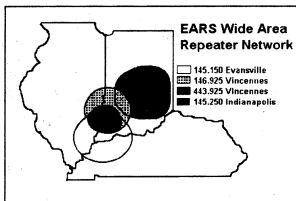

E.A.R.S. - W9EAR

1506 S. Parker Drive, Evansville, IN 47714-3154
(812) 479-5741

Use 107.2 CTCSS:

145.150-
Evansville, IN

146.925-
Vincennes/Paxton

443.925+
Vincennes, IN

147.180+
Mt. Vernon, IL

Autopatch w/ autodials ● Digital Voice Recorder ● Severe Weather Updates

145.250- Indianapolis: Use 88.5 CTCSS

- Personalized Autopatch
- 147.430 Seymour Transmitter
- Multiple Remote Receivers
- Use Lowest Power Setting to avoid overvoting

ALL LINKED TOGETHER !

The 145.25 system is linked from 6pm-6am Central. For linking other than these times, please contact a control operator for access.

Other EARS Repeaters: 145.110- and 146.895- in Evansville, IN
use 107.2 CTCSS

Evansville Winter Hamfest

Always the Saturday after Thanksgiving!

Saturday, November 29, 1997

Vanderburgh Co. 4-H Fairgrounds

Wall Tables $10 ● Flea Market Tables $7 ● **LOW!** Admission Price $5

GREAT Breakfast and Lunch Served

Hamfest Hours: 8 a.m. - 2 p.m. Central

All Indoors ● Free Parking

Setup time 6 a.m. Call or write for tables

EARS is an ARRL Special Service Club and
a member of the Indiana Repeater Council

Visit us on the World Wide Web at <http://members.aol.com/earsham/>
or e-mail us at EARSHAM@aol.com

Don't miss the EARS Wide Area Net and Newsline!
Mondays at 8:30 p.m. Central

"Because a frequency is a terrible thing to waste"