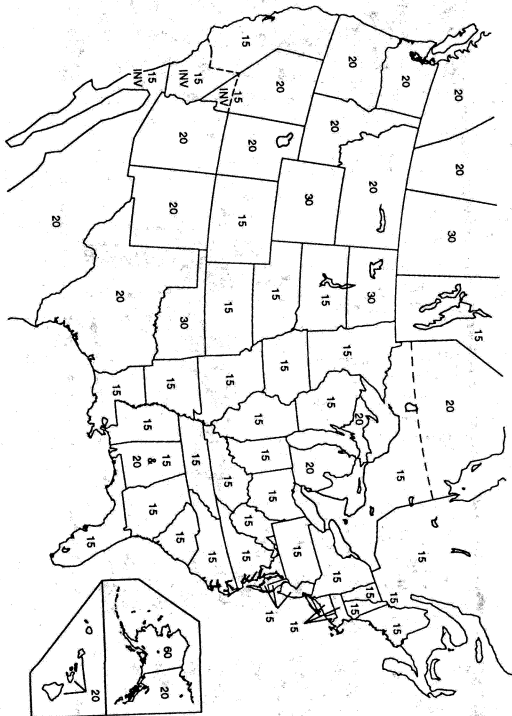

Note: This map shows channel spacing in the US and southern Canada. Spacing is in kHz unless otherwise specified. Please check with your Regional Frequency Coordinator for further information.