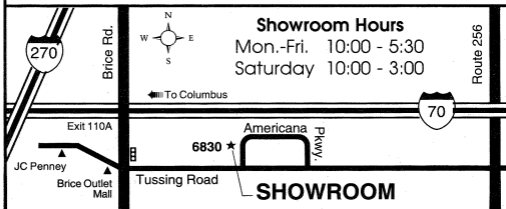

Universal Radio, Inc.

6830 Americana Pkwy.

Reynoldsburg, OH 43068

➤ 800 431-3939 Orders

➤ 614 866-4267 Info.

➤ 614 866-2339 Fax

<http://www.universal-radio.com>

All major HAM
and SWL lines!

- Since 1942
- Huge Showroom
- New & Used
- Service Dept.
- **FREE** Catalog

VISIT OUR STORE JUST EAST OF COLUMBUS