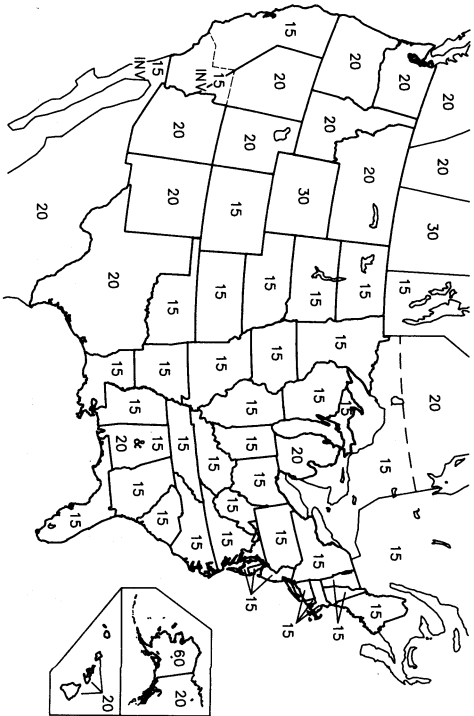

Note: This map shows channel spacing in the US and southern Canada. Spacing is in kHz unless otherwise specified. Please check with your Regional Frequency Coordinator for further information.