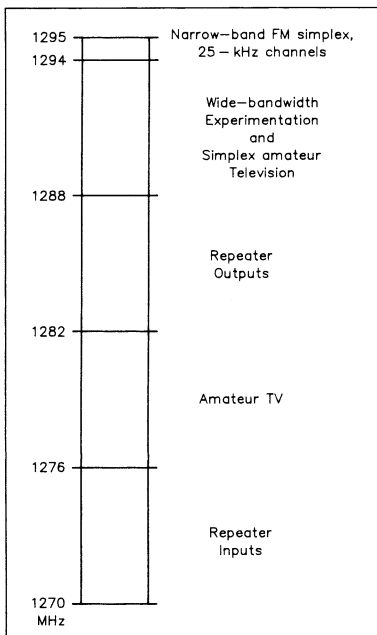

A User's Guide to the 1.25-Meter and 23-CM Novice Bands

222.00 - 225.00 MHz (1.25 Meters)

The FCC made the entire 1.25-meter band available to Novice class operators. Repeaters are prohibited from a small subband (222.00 - 222.15) of this band. Novice class operators were not, however, authorized to be control operators or licensees of repeaters in the 1.25-meter band by this action.

Here's where to look for simplex FM voice activity in the 1.25-meter Novice subband. Frequencies are in MHz:

223.42	223.56	223.68	223.80
223.44	223.58	223.70	223.82
223.46	223.60	223.72	223.84
223.48	223.62	223.74	223.86
223.50*	223.64	223.76	223.88
223.52	223.66	223.78	223.90
223.54			

*National Simplex Frequency

The Novice 23-cm band (1270-1295 MHz) contains many different types of use. The Novice will find that many repeaters listed in the "1240 MHz and Above" section of this publication are on frequencies available to them.

The following graphic illustrates the 1270-1295 MHz Novice band plan: