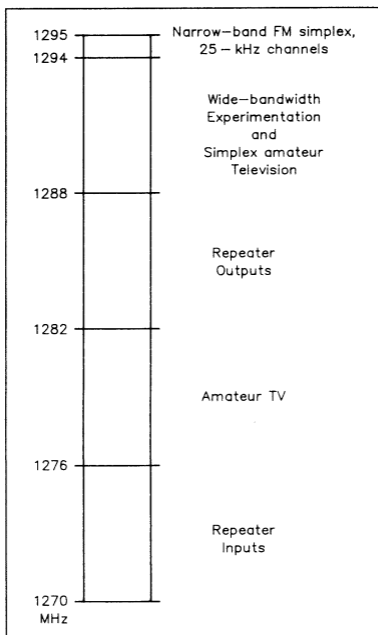

A User's Guide to the 1.25-Meter and 23-CM Novice Bands

222.00 - 225.00 MHz (1.25 Meters)

Effective February 1, 1994, the FCC made the entire 1.25-meter band available to Novice class operators. Repeaters are prohibited from a small subband (222.00 - 222.15) of this band. Novice class operators were not, however, authorized to be control operators or licensees of repeaters in the 1.25-meter band by this action.

Here's where to look for simplex FM voice activity in the 1.25-meter Novice subband.

Frequencies are in MHz:

223.42	223.56	223.68	223.80
223.44	223.58	223.70	223.82
223.46	223.60	223.72	223.84
223.48	223.62	223.74	223.86
223.50*	223.64	223.76	223.88
223.52	223.66	223.78	223.90
223.54			

* National Simplex Frequency

The Novice 23-cm band (1270-1295 MHz) contains many different types of uses. The Novice will find that many repeaters listed in the "1240 MHz and Above" section of this publication are on frequencies available to them.

The following graphic illustrates the 1270-1295 MHz Novice band plan: