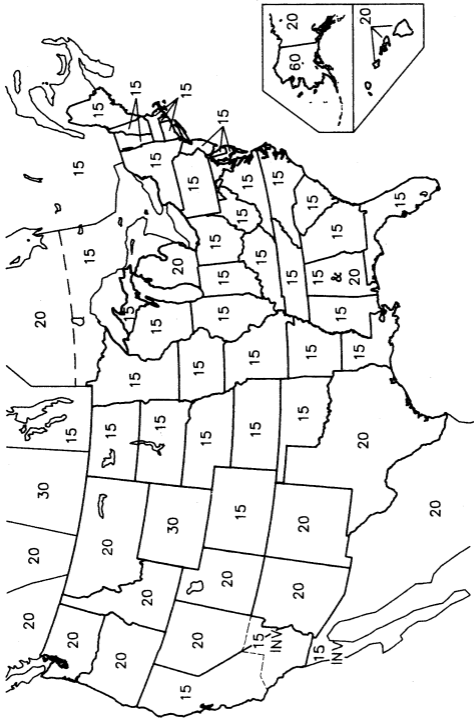

Note: This map shows channel spacing in the US and southern Canada. Spacing is in kHz unless otherwise specified. Please check with your Regional Frequency Coordinator for further information.