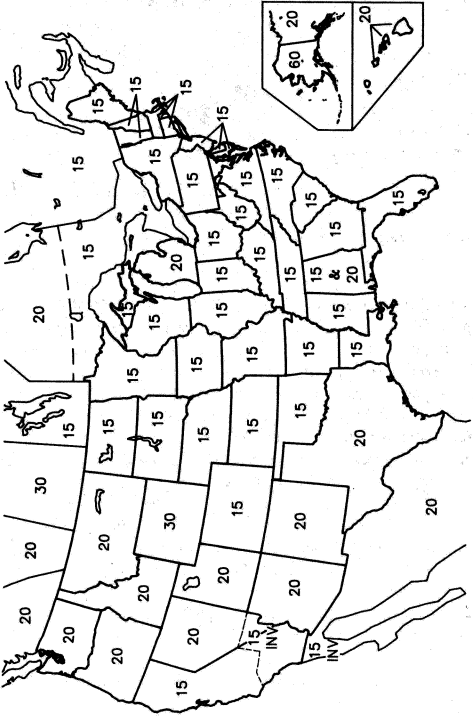

Note: This map shows channel spacing in the US and southern Canada. Spacing is in kHz unless otherwise specified. Please check with your Regional Frequency Coordinator for further information.