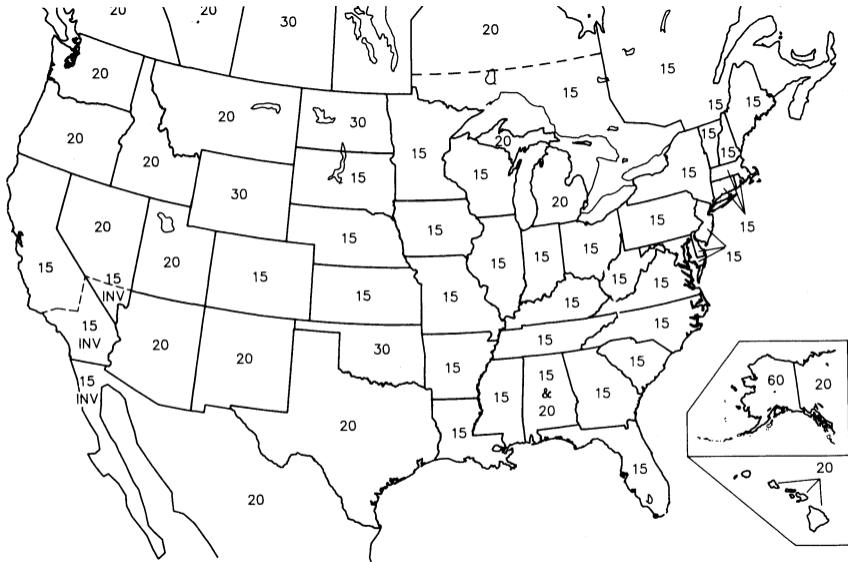

Some areas use 146.40-146.60 and 147.40-147.60 MHz for either simplex or repeater inputs and outputs. Frequency pairs in those areas are:

147.415/146.415	147.46/146.46	147.505/146.505
147.43/146.43	147.475/146.475	147.595/146.595
147.445/146.445	147.49/146.49	