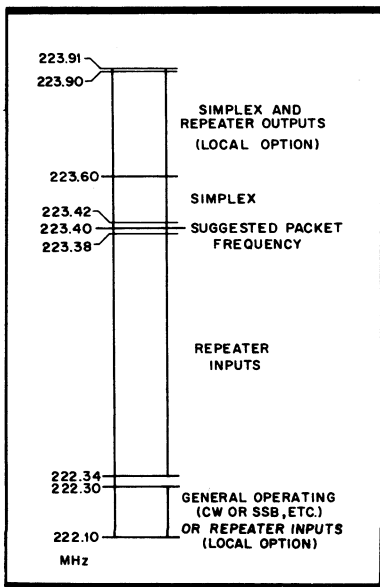

Kepro Circuit Systems, Inc.

1-800-325-3878

1-314-343-1630 (Missouri)

FAX 314-343-0668

630 Axminster Drive

Fenton, MO 63026-2992

The following graphic illustrates the Novice 1.25-meter band plan.

The Novice 23-cm band (1270-1295 MHz) contains many different types of use. The Novice will find that many repeaters listed in the "1240 MHz and Above" section of this publication are on frequencies available to them.