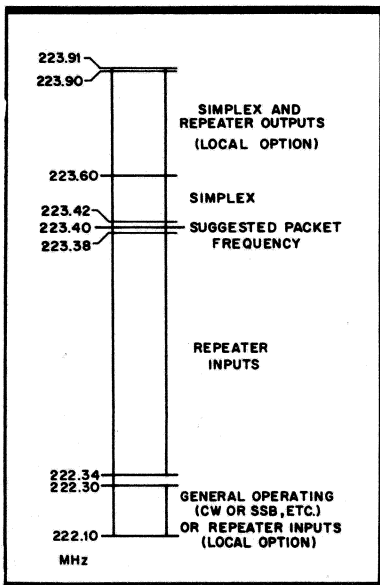

Authorized Dealer

MICRO MARKETING GROUP, INC.

10455 Markison Road • Dallas, Texas 75238

The following graphic illustrates the Novice 1.25-meter band plan.

The Novice 23-cm band (1270-1295 MHz) contains many different types of use. The Novice will find that many repeaters listed in the "1240 MHz and Above" section of this publication are on frequencies available to them.