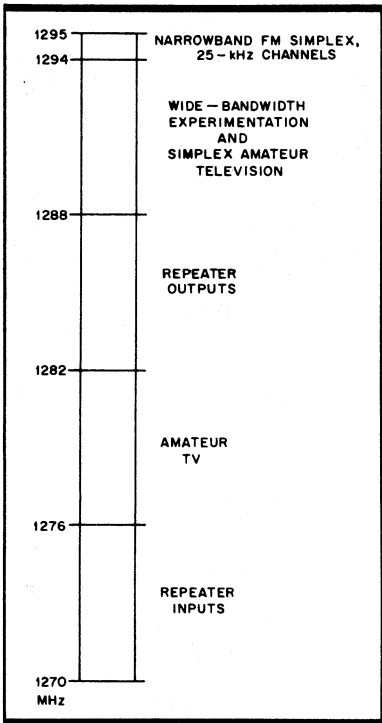

The following graphic illustrates the 1270-1295 MHz Novice band plan.