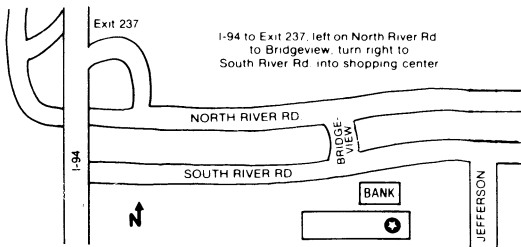

Selfridge Air Force Base