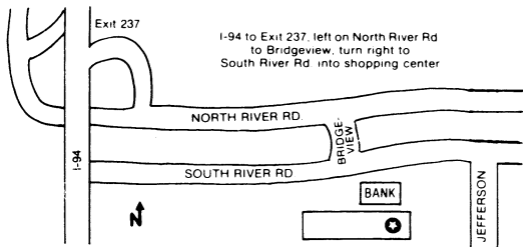

Selfridge Air Force Base