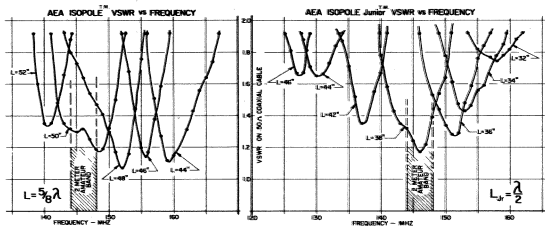

Outstanding mechanical design makes the IsoPole the only logical choice for a VHF base station antenna. A standard Amphenol 50 Ohm SO-239 connector is recessed within the base sleeve (fully weather protected). With the IsoPole, you will not experience aggravating deviation in SWR with changes in weather. The impedance matching network is weather sealed and designed for maximum legal power. All IsoPole antennas are D.C. grounded. The insulating material offers superb strength and dielectric properties, plus excellent long-term ultra-violet resistance. All mounting hardware is stainless steel. The decoupling cones and radiating elements are made of corrosion resistant aluminum alloys. The aerodynamic cones are the only appreciable wind load and are attached directly to the support (a standard TV mast which is **not supplied**).

IsoPole antennas have also become the new standard for repeater applications. They all offer low angle of radiation, low maintenance, easy installation, and low cost with gain comparable to units costing several times as much. Some repeater installations have even eliminated the expense of a duplexer by using two IsoPole antennas separated vertically by about twenty feet. This is possible because of the superior decoupling offered by the IsoPole antennas.

The IsoPole antenna is now available in a 440 MHz version which is fully assembled and tuned.

Our competitors have reacted to the IsoPole, maybe you should too! Order your IsoPole or IsoPole Jr. today from your favorite Amateur Radio Distributor.

AEA Brings you the
Breakthrough!

PRICES AND SPECIFICATIONS SUBJECT TO CHANGE WITHOUT NOTICE OR OBLIGATION.