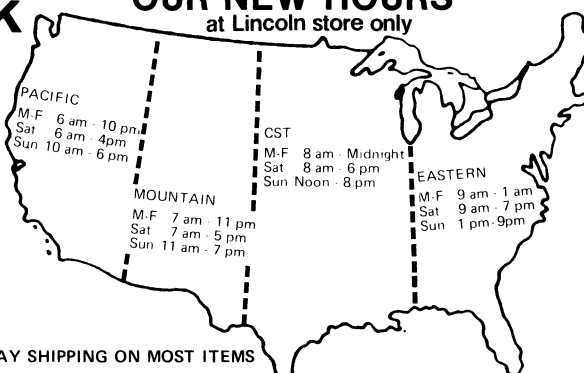

SAME DAY SHIPPING ON MOST ITEMS

1-800-228-4097

Communications Center

443 N. 48th, Lincoln, Nebraska 68504

In Nebraska Call (402) 466-8402

The ARRL REPEATER DIRECTORY

Written and edited by
Stan Horzepa, WA1LOU