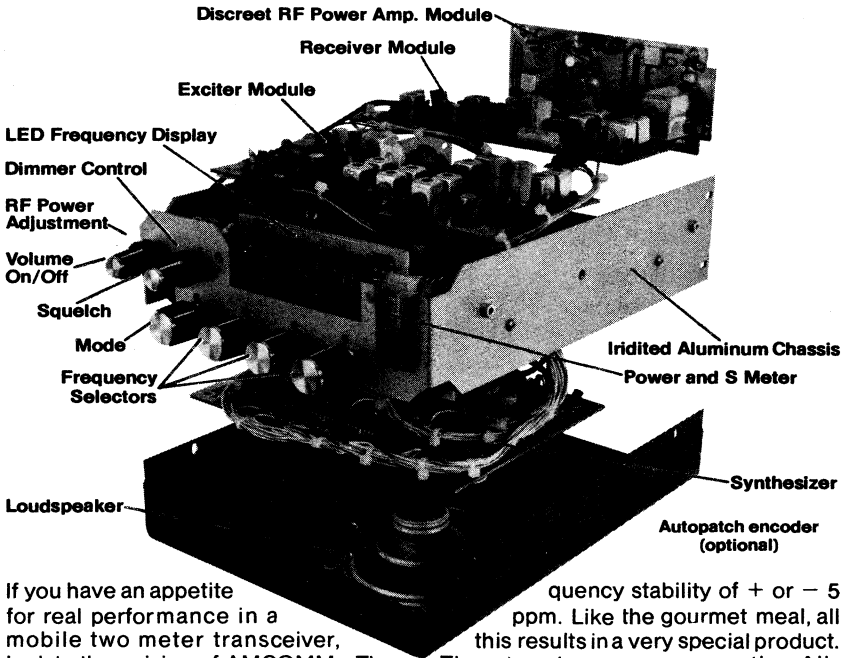

AMCOMM has a new recipe.

Just look at the ingredients!

If you have an appetite for real performance in a mobile two meter transceiver, look to the cuisine of AMCOMM. The S 2 25 digital synthesized transceiver is now on the menu. Designed and manufactured in the USA by Americans, many of whom are amateurs, it's composed of ingredients that are par excellence. Displayed by six 7 segmented LED's, any of 800 frequencies in 5 KHz steps are **accessible**. The transmitter is phase modulated and adjustable to a 15 KHz deviation. Receiver frequency can be offset by + or - 600 Kz or + or - 1 MHz. Flavoring is added by a signal/power meter, sensitivity rated .5uv or better, for 20 dB quieting with a master oscillator fre-

quency stability of + or - 5 ppm. Like the gourmet meal, all this results in a very special product. There's lots more, so see the All-American S 2 25 at your AMCOMM dealer, or write for our new brochure.