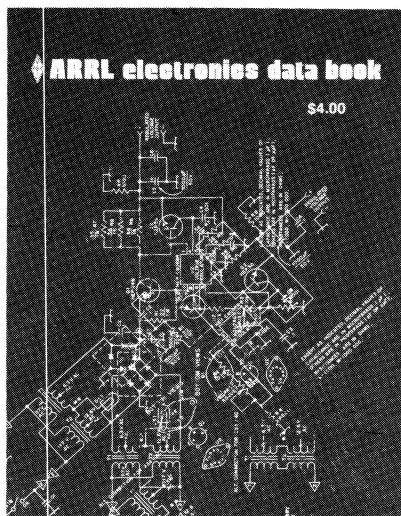

*Clegg*

208 Centerville Road Lancaster, Pa. 17603

Toll free sales & services phone (800) 233-0250 In Pa. call (717) 299-7221 (collect)

Now you can find all of those elusive charts, tables, and data in one place! This 128-page book covers everything from standard resistance values to design values of toroidal cores. Maximum emphasis is placed on tables and diagrams. The 10 chapters are: